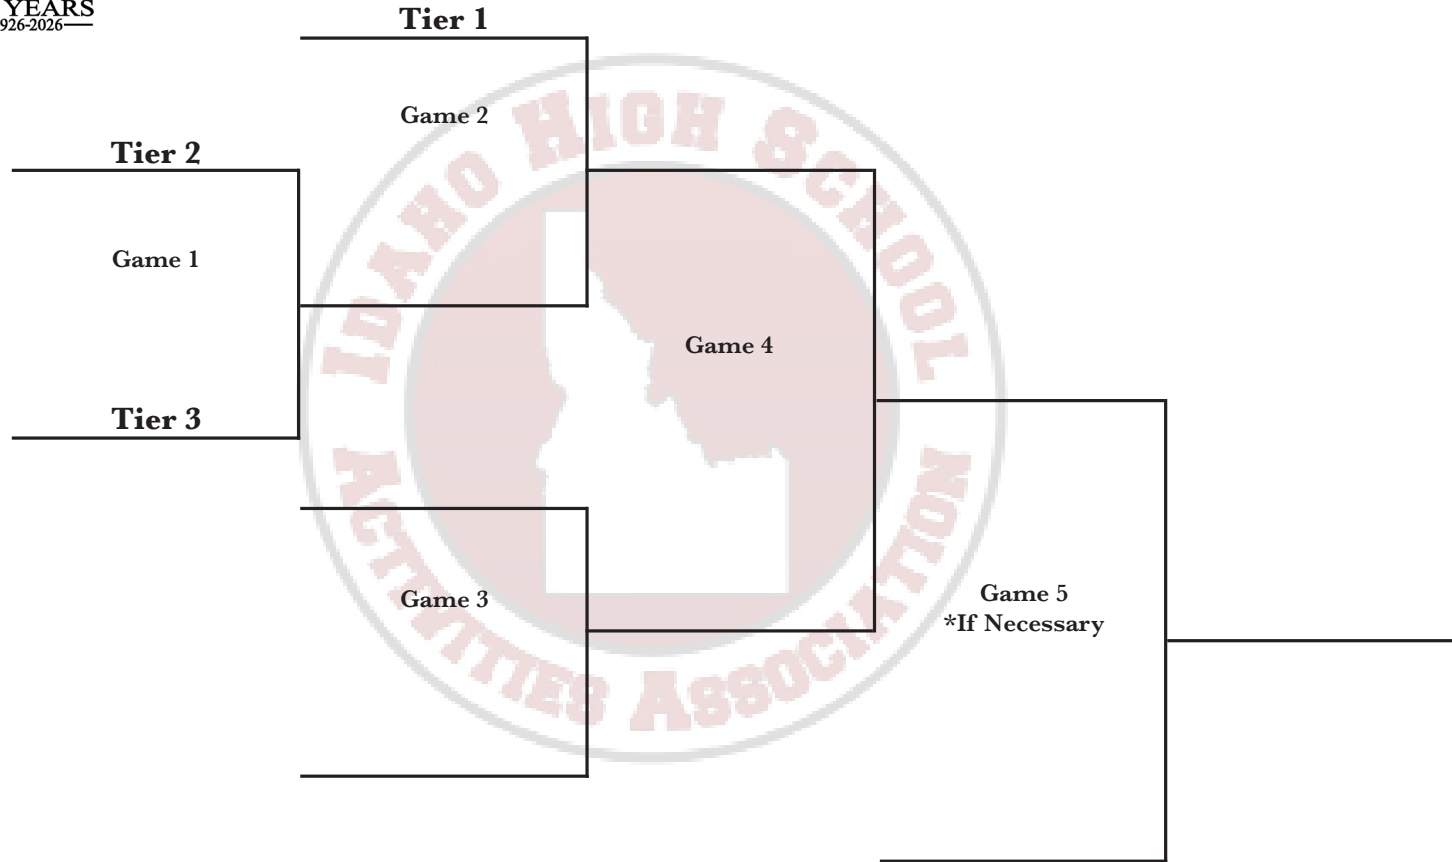

unbottled.

**6A State Regional
East Qualifier
Highland High School
Dates: TBD**

GAME SCHEDULE
TBD
ALL TIMES MOUNTAIN

3 Team Play-In Format

Double Elimination Qualifier - Winner of Play-In Advances to State Championships

8 teams based on representation (Rule 2) - 4 At-Large teams (highest ranked non-qualifiers)

District Champions Host State Regional

North = District 1/2 West = District 3 (2 Host) East = District 4/5/6

3 Tier System (MaxPreps) for Play-In Seeding - Tier 1 (1-4 seeds) Tier 2 (5-8 seeds) Tier 3 (9-12 seeds)